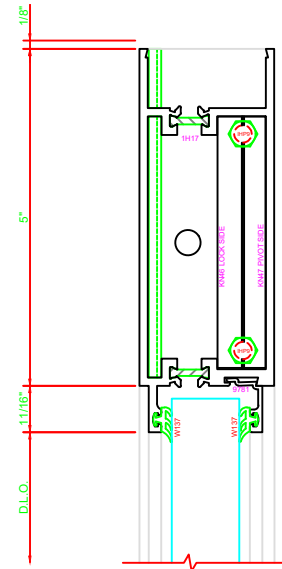

317	STILE
	S/A D502 FOR EFCO STANDARD ABH A160HD CONTINUOUS HINGE

ERASE NOTE  
STANDARD CONTINUOUS HINGE AND STILE

301	STILE
	S/A D502 FOR OFFSET PIVOTS

ERASE NOTE  
BUTT HINGES CAN NOT BE USED WITH THERMASTILE DOORS

100	TOP RAIL
	S/A D502

ERASE NOTE  
TOP RAIL FOR SURFACE CLOSERS OR DORMA TYPE C.O.C., NOT LCN C.O.C.

200	BOTTOM RAIL
	S/A D502