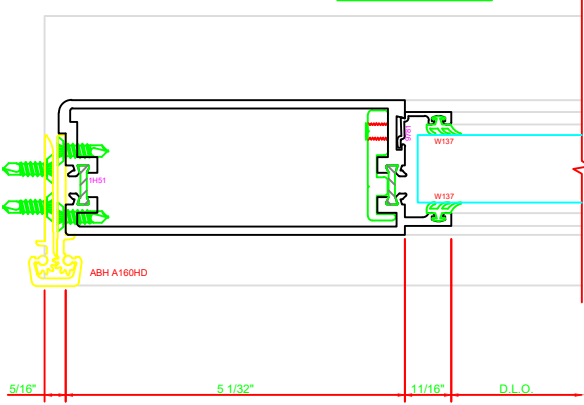

317	STILE
	S/A D502 FOR EFCO STANDARD ABH A160HD CONTINUOUS HINGE

ERASE NOTE  
STANDARD CONTINUOUS HINGE AND STILE

301	STILE
	S/A D502 FOR OFFSET PIVOTS

ERASE NOTE  
BUTT HINGES CAN NOT BE USED WITH THERMASTILE DOORS

100	TOP RAIL
	S/A D502

ERASE NOTE  
TOP RAIL FOR SURFACE CLOSERS OR DORMA TYPE C.O.C., NOT LCN C.O.C.

200	BOTTOM RAIL
	S/A D502