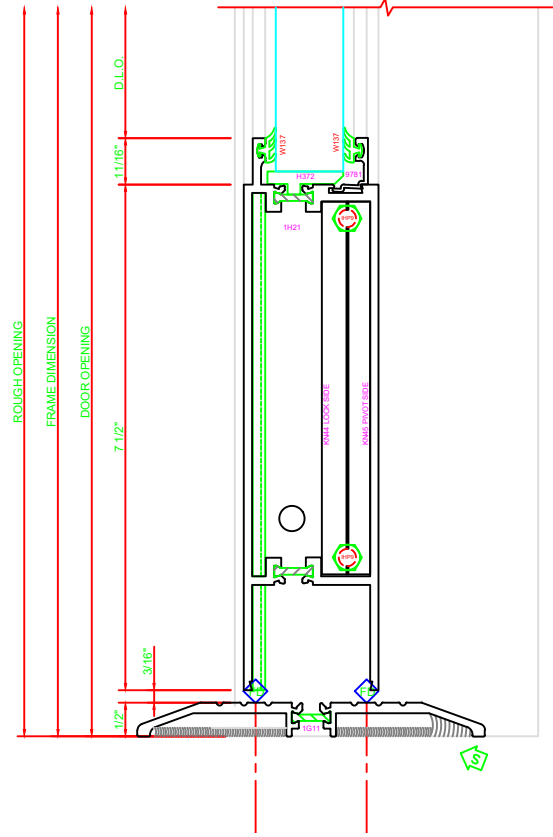

317	STILE
	S/A D502 FOR EFCO STANDARD ABH A160HD CONTINUOUS HINGE

ERASE NOTE  
STANDARD CONTINUOUS HINGE AND STILE

301	STILE
	S/A D502 FOR OFFSET PIVOTS

ERASE NOTE  
BUTT HINGES CAN NOT BE USED WITH THERMASTILE DOORS

100	TOP RAIL
	S/A D502

ERASE NOTE  
TOP RAIL FOR SURFACE CLOSERS OR DORMA TYPE C.O.C., NOT LCN C.O.C.

200	BOTTOM RAIL
	S/A D502