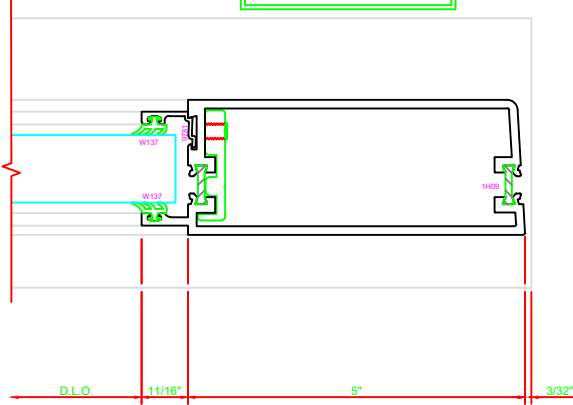

317	STILE
	S/A D502 FOR EFCO STANDARD ABH A160HD CONTINUOUS HINGE

ERASE NOTE  
STANDARD CONTINUOUS HINGE AND STILE

301	STILE
	S/A D502 FOR OFFSET PIVOTS

ERASE NOTE  
BUTT HINGES CAN NOT BE USED WITH THERMASTILE DOORS

100	TOP RAIL
	S/A D502

ERASE NOTE  
TOP RAIL FOR SURFACE CLOSERS OR DORMA TYPE C.O.C., NOT LCN C.O.C.

200	BOTTOM RAIL
	S/A D502